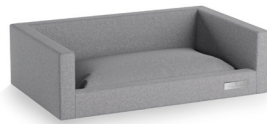

HUNNEBO DOG BED

A high-quality, luxurious dog bed available in two sizes for smaller or larger dogs.