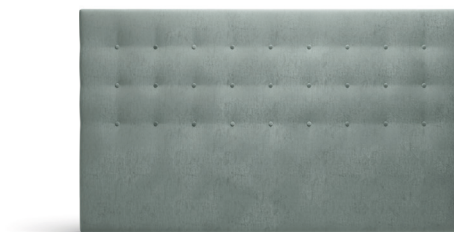

RIVÖ

A modern and smooth padded headboard with a timeless and understated expression.

TORNÖ

A grand padded headboard with sound-absorbing side panels and decorative buttons on the back panel.

SKÄRGÅRD

Elegant wall-mounted headboard composed of high-quality modules, each sized 90x45 cm.

SOLÖ

Smooth, minimalist headboard.

ÄNGÖ

A modern, padded headboard with buttons.

PINNÖ WITH INTEGRATED BEDSIDE SHELVES

A sleek, contemporary headboard made of tall vertical walnut slats. With integrated bedside shelves for a cohesive look.