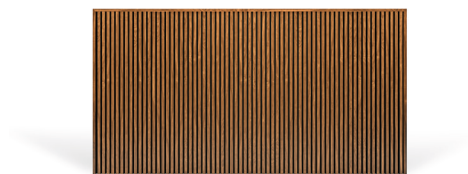

RIVÖ

A modern and smooth padded headboard with a timeless and understated expression.

TORNÖ

A grand padded headboard with sound-absorbing side panels and decorative buttons on the back panel.

SKÄRGÅRD

Elegant wall-mounted headboard composed of high-quality modules, each sized 90x45 cm.

SOLÖ

Smooth, minimalist headboard.

ÄNGÖ

A modern, padded headboard with buttons.

PINNÖ WITH INTEGRATED BEDSIDE SHELVES

A sleek, contemporary headboard made of tall vertical walnut slats. With integrated bedside shelves for a cohesive look.