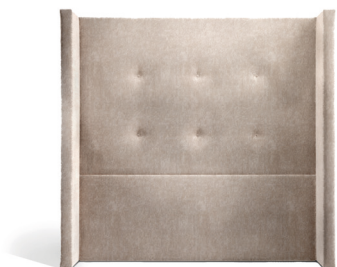

For more information visit www.carpediembeds.com

BORNÖ

A classic deep-buttoned headboard.

LOW TORNÖ

Modern padded headboard with projecting side panels and buttons.

LILLA BORNÖ

A padded deep-buttoned headboard to frame the bed in your guest room or children's bedroom.

RIVÖ

A modern and smooth padded headboard with a timeless and understated expression.

TORNÖ

A grand padded headboard with sound-absorbing side panels and decorative buttons on the back panel.

SKÄRGÅRD

Elegant wall-mounted headboard composed of high-quality modules, each sized 90x45 cm.