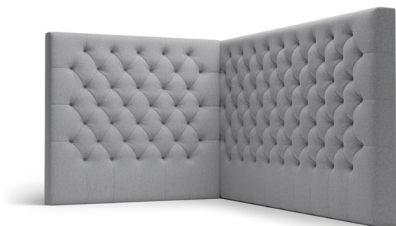

For more information visit www.carpediembeds.com

BORNÖ

A classic deep-buttoned headboard.

LOW TORNÖ

Modern padded headboard with projecting side panels and buttons.

LILLA BORNÖ

A padded deep-buttoned headboard to frame the bed in your guest room or children's bedroom.

RIVÖ

A modern and smooth padded headboard with a timeless and understated expression.

TORNÖ

A grand padded headboard with sound-absorbing side panels and decorative buttons on the back panel.

SKÄRGÅRD

Elegant wall-mounted headboard composed of high-quality modules, each sized 90x45 cm.