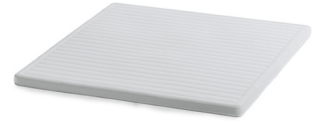

CLASSIC BED LEGS ● ● ●

Classic bed legs in a champagne glass shape. Available in two heights and three colours.

TOPPERS AND MATTRESSES

A mattress topper won't only make your bed feel exquisitely inviting – it will also extend the life of your bed. Choose from our three exclusive, high-quality models: Luxury , Premium and Prestige.

LUXURY MATTRESS TOPPER

An exclusive, reversible mattress topper with a cotton-lined side for summer and a wool-lined one for winter.

LUXURY SPLIT MATTRESS TOPPER

Exclusive, reversible split mattress topper for an adjustable bed. This mattress has a cotton-lined side for summer and a wool-lined side for winter.