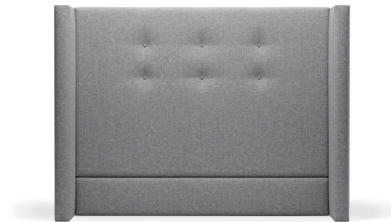

LOW TORNÖ

Modern padded headboard with projecting side panels and buttons.