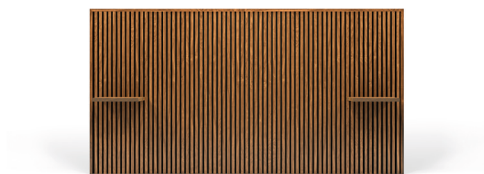

PINNÖ WITH INTEGRATED BEDSIDE SHELVES

A sleek, contemporary headboard made of tall vertical walnut slats. With integrated bedside shelves for a cohesive look.