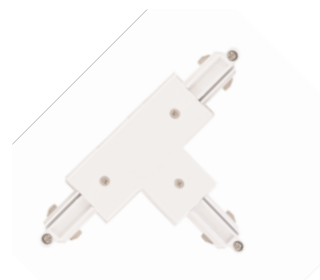

T-connector
Art. 720460 white
Art. 720453 black

Size: W10 cm, H1,7 cm, L17,5 cm
Material: Plast, metal
Color: White or black
Power: 230V