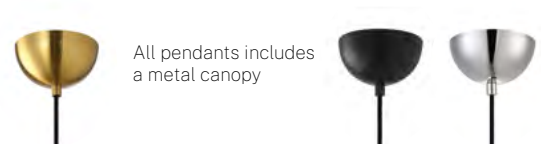

All pendants includes a metal canopy