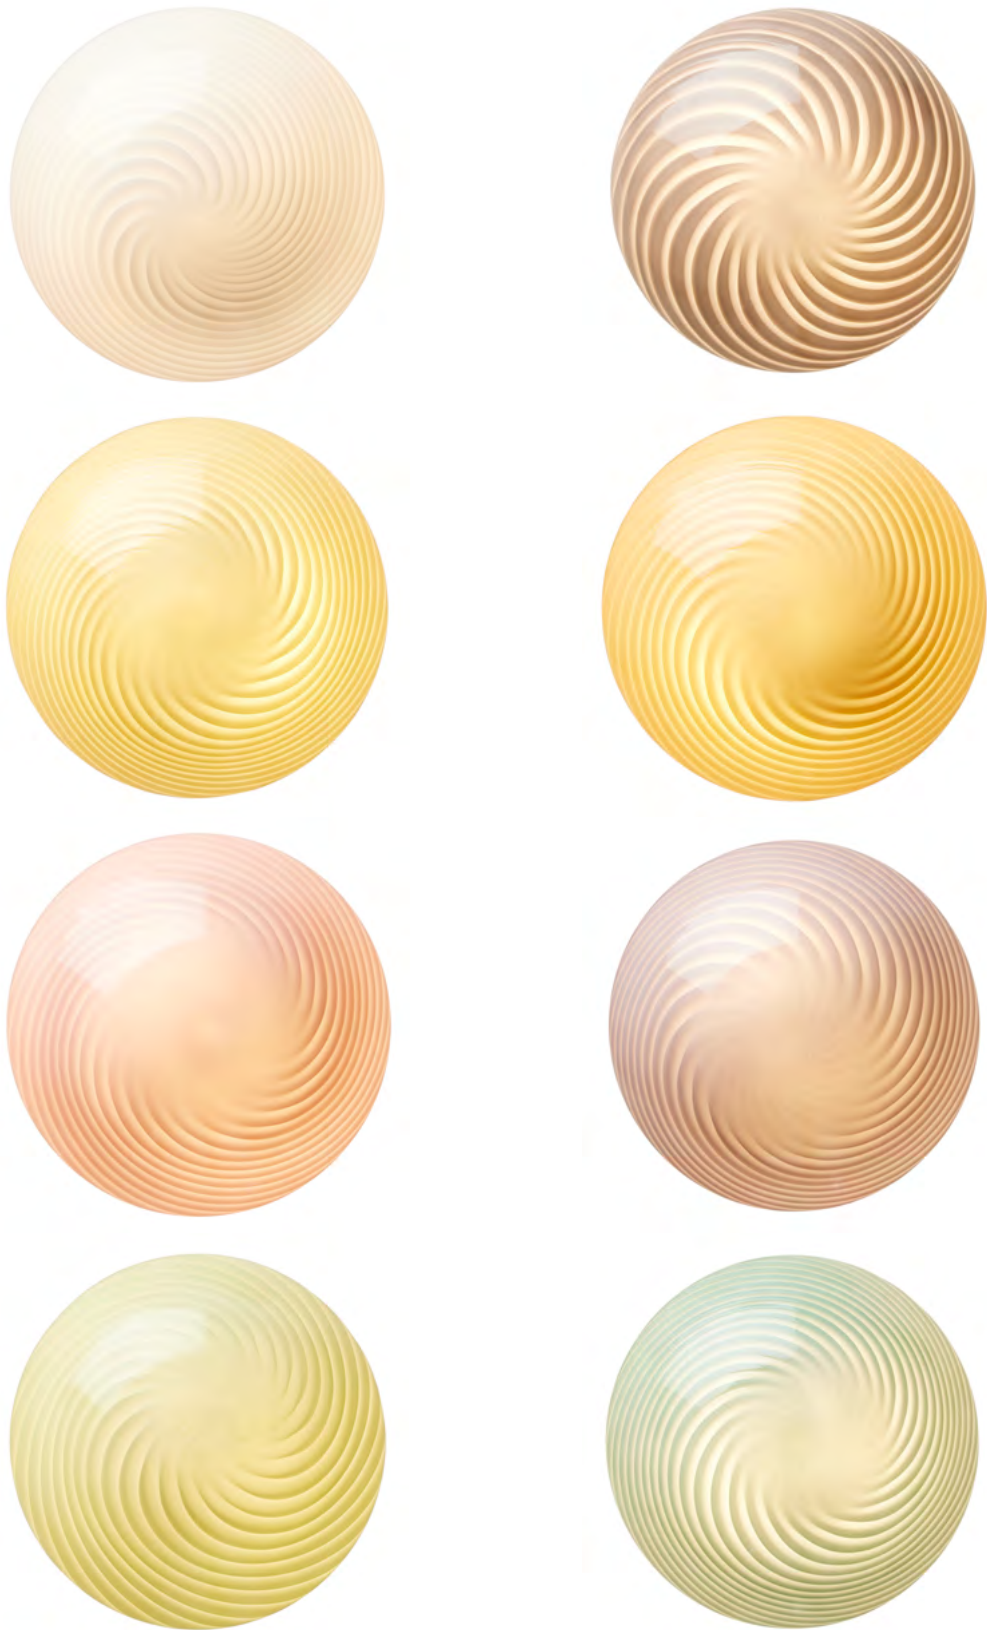

Art. 719921

Size: Ø43 cm, H6,2 cm
Material: Plast
Color: White, black
Socket: Built-in 36W LED
2880 lm, 3000 K

COLORS Candy

NEW

Designed by Michael Waltersdorff

COLORS Candy light bulb Ø12,5

Opal
Art. 937530