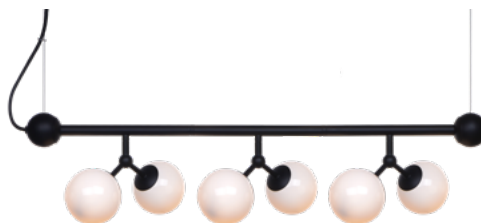

*ADJUSTABLE
TUBE/ARMS

Atom Horizontal Chandelier (Small)

Smoke / Opal

Art. 738762 / 738755

Size: Ø31, L80 cm
Material: Glass Ø10 cm, metal
Color: Smoke, black / Opal, black
Socket: 6 x G9, Max 28W excl.
Cable: 500 cm textile