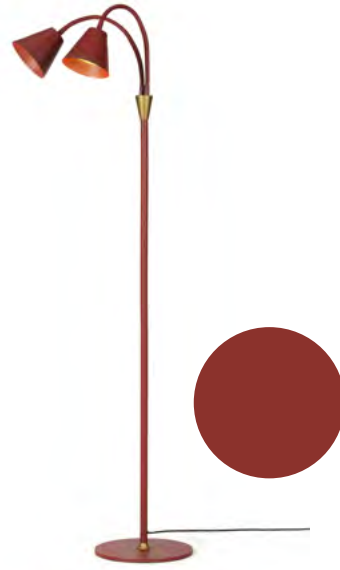

Hygge 2-arm floor lamp 230V

Maroon red

Art. 744893

Size: Ø12 cm, H135 cm
Material: Metal
Color: Maroon red and antique brass
Socket: 2 x GU10, Max 35W, excl.
Cable: 200 cm black textile