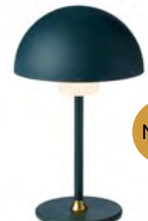

Halo 6 lite
Page 137

Metropole
Page 84

Portable lamps

Baroni Move
Page 25

Hygge table
Page 18

New Northern
Page 24

On The Move
Page 17

Moon Light
Page 23