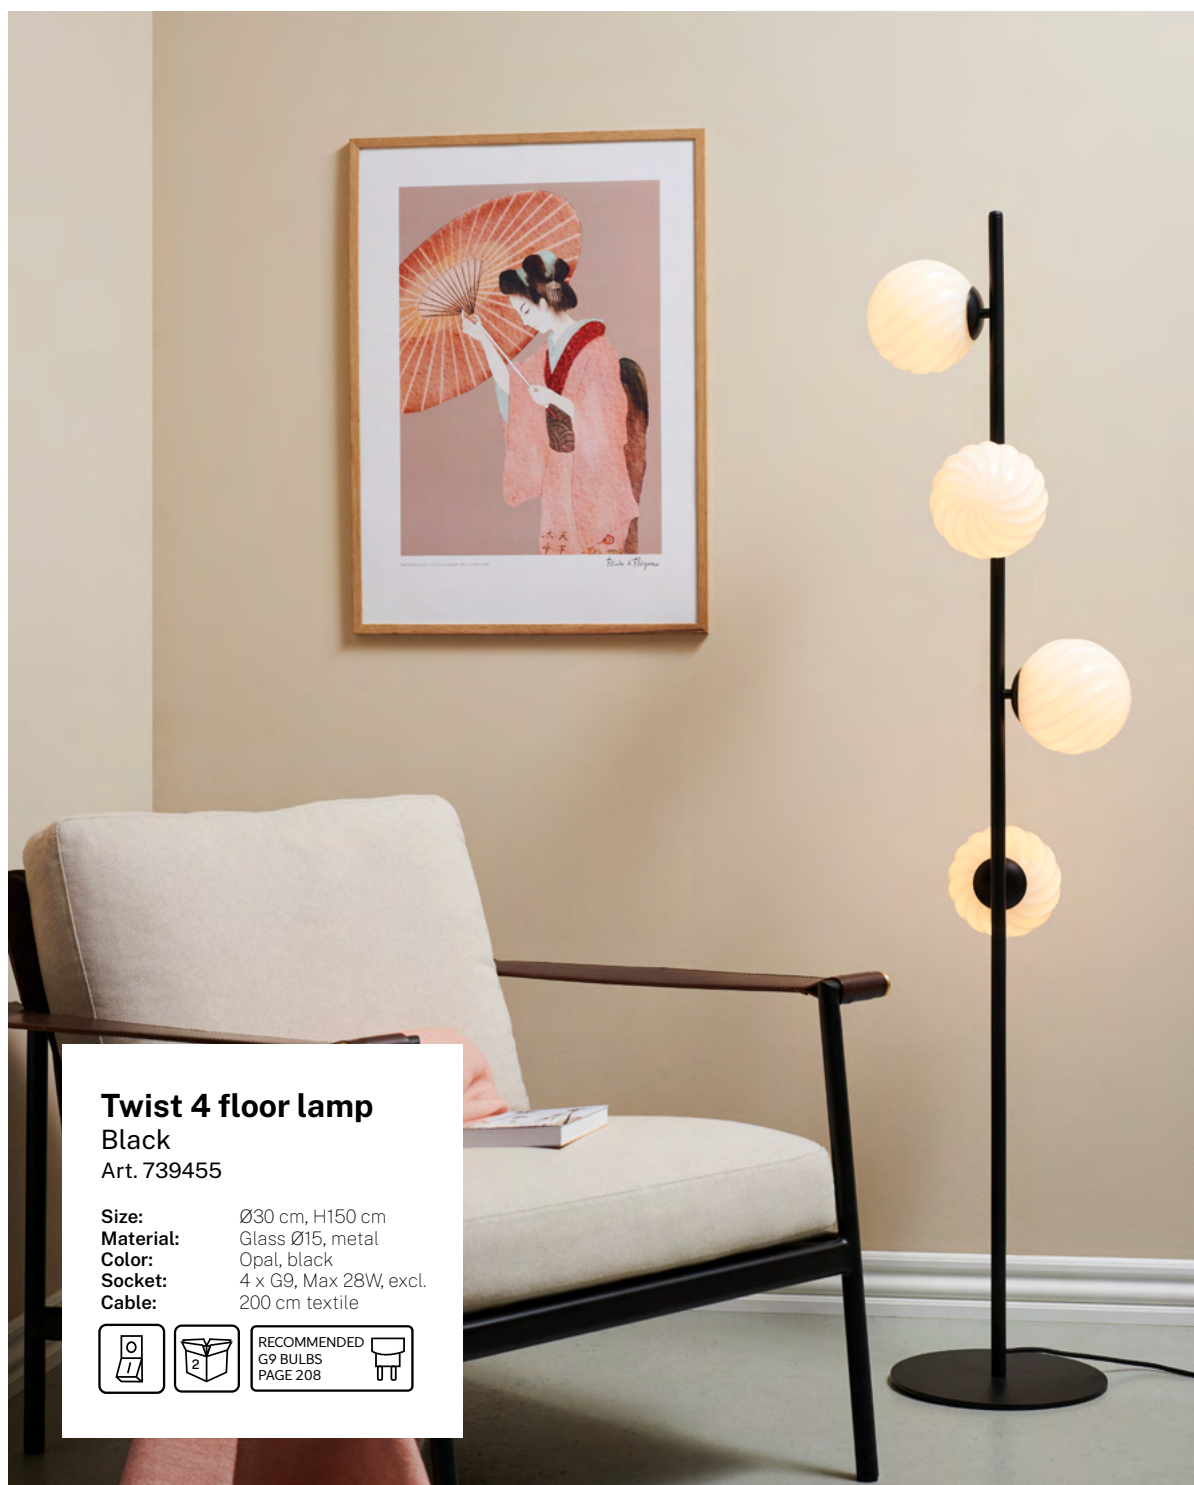

Twist

High quality materials and classic shapes in a new look. The lamps surprise thanks to the glass ribs and their twisted pattern. Twist comes in two metal finishes: matt black or brushed brass.

Twist 4 floor lamp

Black

Art. 739455

Size: Ø30 cm, H150 cm
Material: Glass Ø15, metal
Color: Opal, black
Socket: 4 x G9, Max 28W, excl.
Cable: 200 cm textile

RECOMMENDED
G9 BULBS
PAGE 208

Designed by Emanuele Patton & Michael Waltersdorff