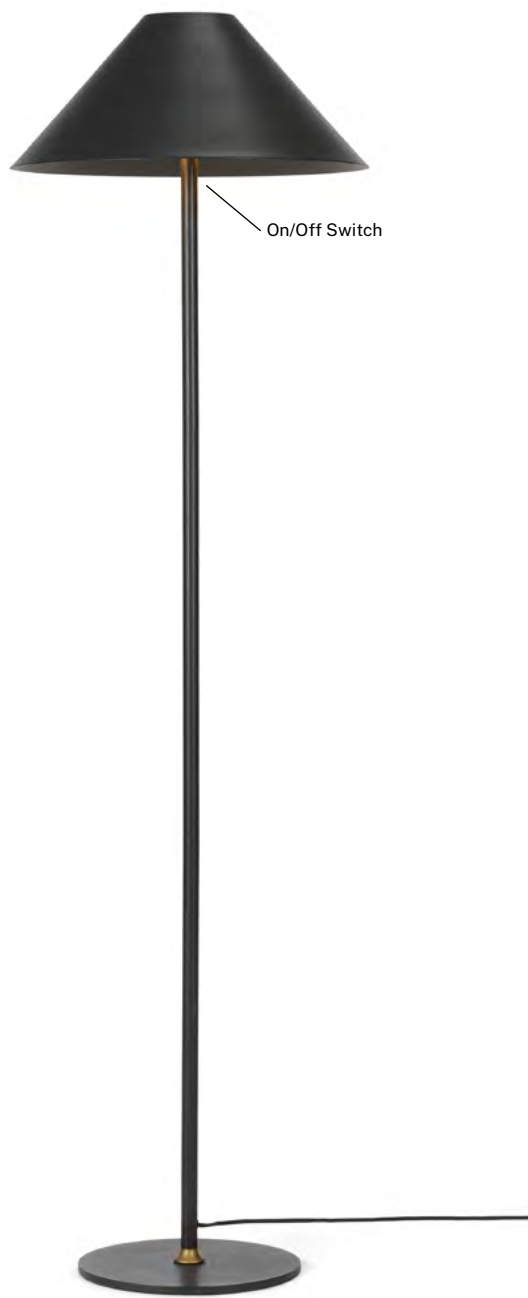

Hygge floor lamp 230V

Graphite black

Art. 744800

Size: Ø40 cm, H140 cm
Material: Metal
Color: Graphite black
Socket: 2 x E27, Max 40W, excl.
Cable: 200 cm black textile