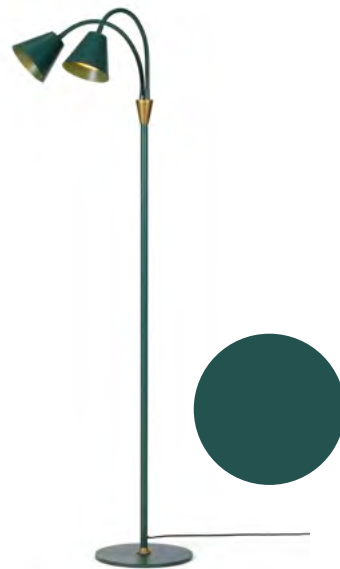

Hygge 2-arm floor lamp 230V

Deep green

Art. 744886

Size: Ø12 cm, H135 cm
Material: Metal
Color: Deep green and antique brass
Socket: 2 x GU10, Max 35W, excl.
Cable: 200 cm black textile