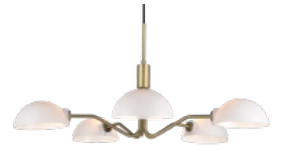

Kjbenhavn
Page 131