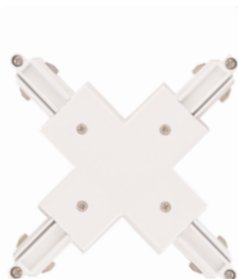

X-connector
Art. 720507 white
Art. 720521 black

Size: W12,5 cm, H1,7 cm,
L12,5 cm
Material: Plast, metal
Color: White or black
Power: 230V