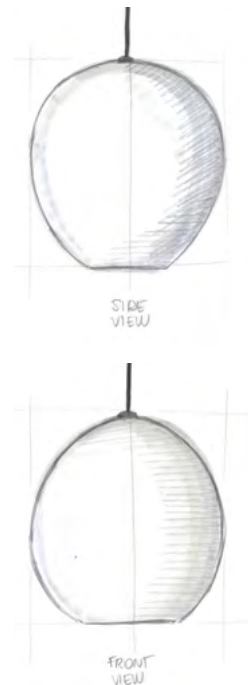

Wrong floor lamp

Opal/matt grey

Art. 742813

Size: Ø32, H150 cm
Material: Glass
Color: Opal, matt grey
Socket: E27, Max 40W excl.
Cable: 200cm textile