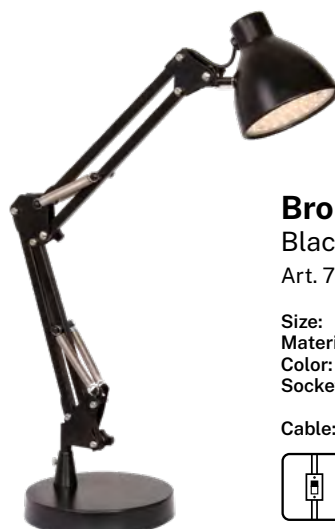

Size: Ø25 cm, H130 cm
Material: Alu, metal
Color: Black
Socket: Built-in 10.5W LED
 560 lm, 3000K/4300K/6300K
Cable: 180 cm plastic
Extra: 3 x magnify

Table lamps

Bronx table lamp

White

Art. 716166

Size: Ø10 cm, H40 cm
Materials: Metal
Color: White, chrome
Socket: Built-in 5W LED
 400 lm, 3000 K
Cable: 150 cm plastic