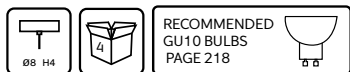

Size: Ø8, H16 cm
Material: Metal
Color: Black, antique brass
Socket: GU10, Max 35W excl.
Cable: 250cm textile

Torch wall lamp
Black/antique brass
Art. 743520