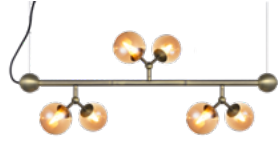

Atom horizontal chandelier
Page 66