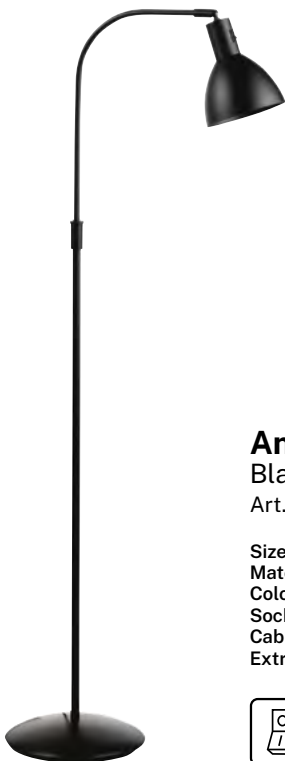

Size: Ø18 cm, H132 cm
Material: Metal
Color: Black
Socket: E27, Max 40W excl.
Cable: 200 cm textile

Baltimore floor lamp

Black
Art. 716579

Size: Ø18 cm, H150 cm
Material: Metal
Color: Black
Socket: 2 x E27, Max 40W excl.
Cable: 150 cm textile

Angora

Angora floor lamp
Antique brass
Art. 739936

Size: Ø14 cm, H110-150 cm
Material: Metal
Color: Antique brass
Socket: E27, Max 40W excl.
Cable: 200 cm plastic
Extra: Height adjustable

Angora floor lamp
Grey
Art. 739929

Size: Ø14 cm, H110-150 cm
Material: Metal
Color: Grey, antique brass
Socket: E27, Max 40W excl.
Cable: 200 cm plastic
Extra: Height adjustable

Angora floor lamp
Black
Art. 107602

Size: Ø14 cm, H110-150 cm
Material: Metal
Color: Black
Socket: E27, Max 40W excl.
Cable: 200 cm plastic
Extra: Height adjustable