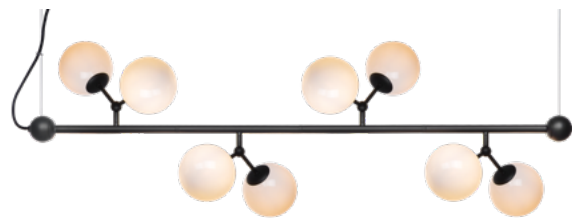

*ADJUSTABLE
TUBE/ARMS