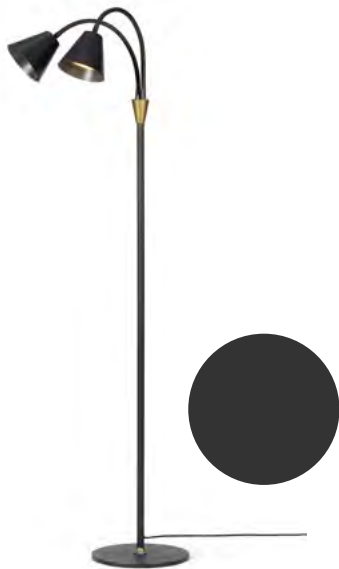

Hygge 2-arm floor lamp 230V

Warm grey

Art. 744879

Size: Ø12 cm, H135 cm
Material: Metal
Color: Warm grey and antique brass
Socket: 2 x GU10, Max 35W, excl.
Cable: 200 cm black textile

Hygge 2-arm floor lamp 230V

Maroon red

Art. 744893

Size: Ø12 cm, H135 cm
Material: Metal
Color: Maroon red and antique brass
Socket: 2 x GU10, Max 35W, excl.
Cable: 200 cm black textile

Hygge 2-arm floor lamp 230V

Graphite black

Art. 744862