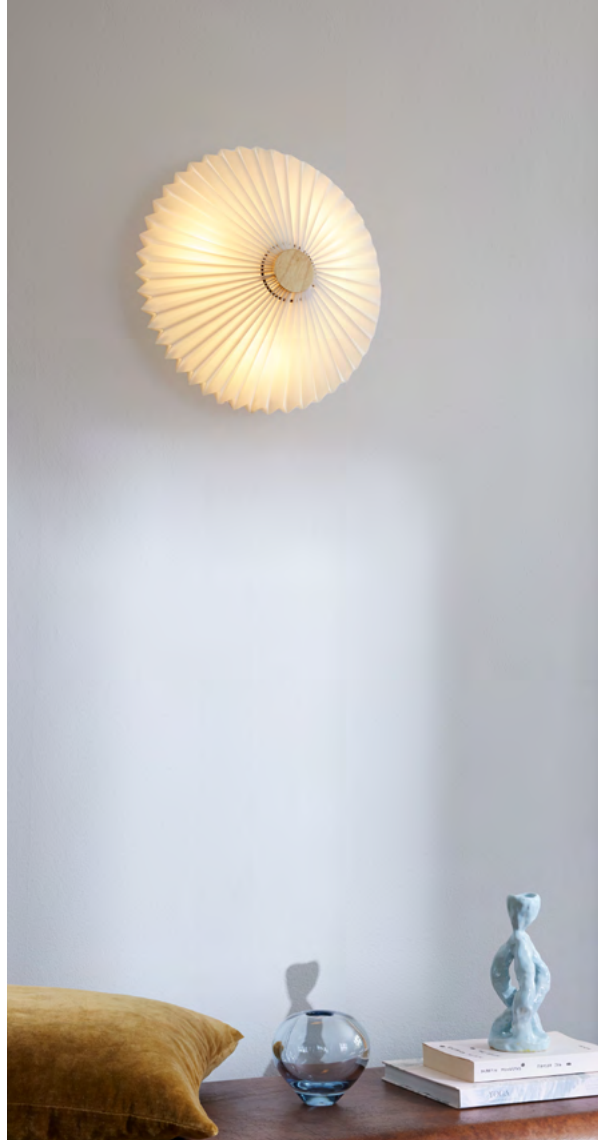

Paris - wall ceiling lamp Ø40
Clean White & Antique Brass
Art. 745081

Size: Ø40 cm, H12 cm
Material: Metal, PVC, oak wood
Color: Clean white, light oiled, antique brass
Socket: 3 x G9, Max 28W excl.

RECOMMENDED
G9 BULBS
PAGE 208