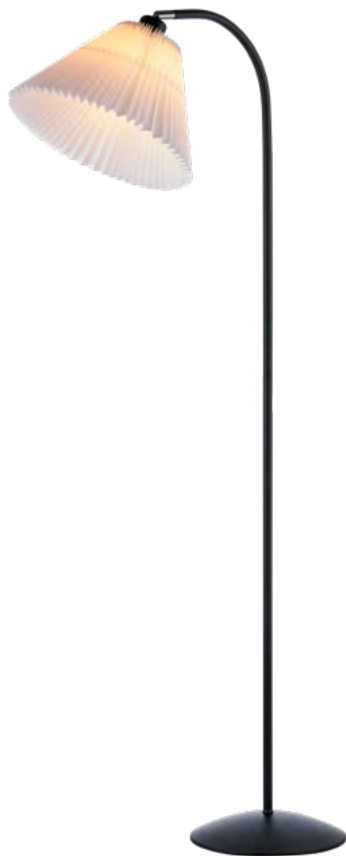

Medina floor lamp
White/black
Art. 716517

Size: Ø33 cm, H132 cm
Material: PP, metal
Color: White, black
Socket: E27, Max 40W excl.
Cable: 150 cm plastic