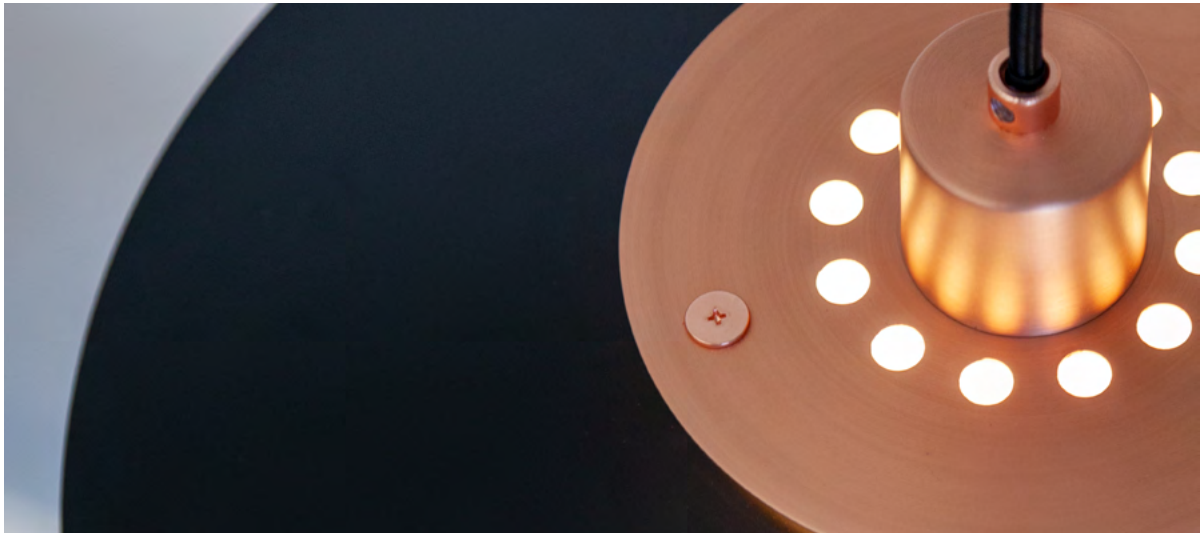

Rivoli pendant Ø40
Black/chrome
Art. 990808

Size: Ø40 cm, H15 cm
Material: Metal glass
Color: Black, chrome
Socket: E27, Max 40W excl.
Cable: 200 cm textile