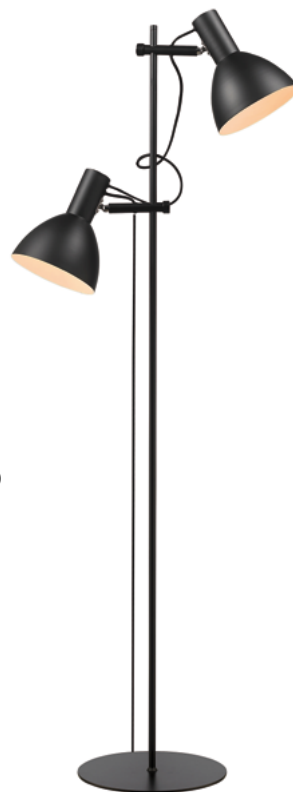

Baltimore floor lamp

Black
Art. 716579

Size: Ø18 cm, H150 cm
Material: Metal
Color: Black
Socket: 2 x E27, Max 40W excl.
Cable: 150 cm textile