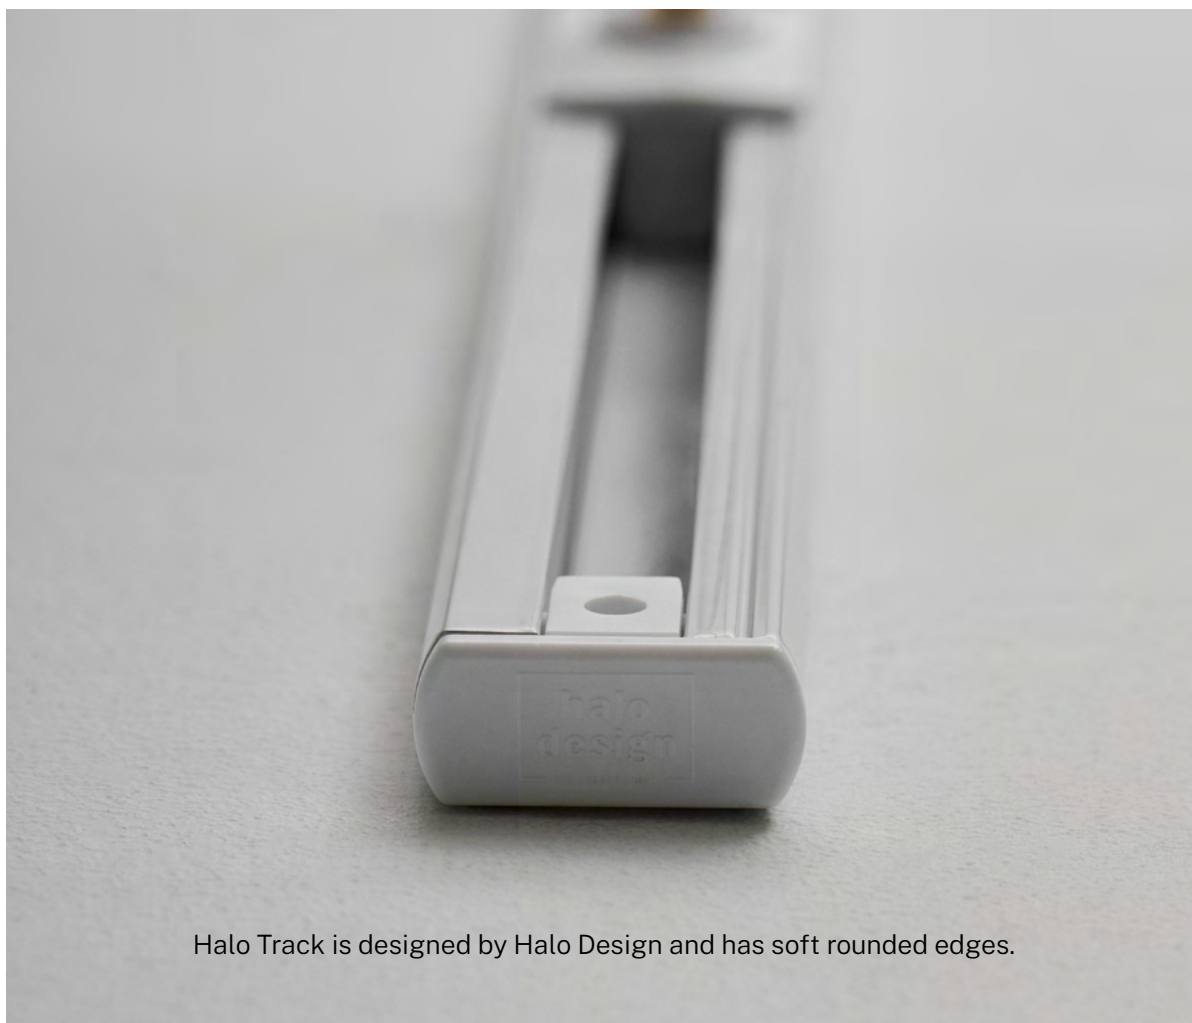

Halo Track 230V

Halo Track is designed by Halo Design and has soft rounded edges.